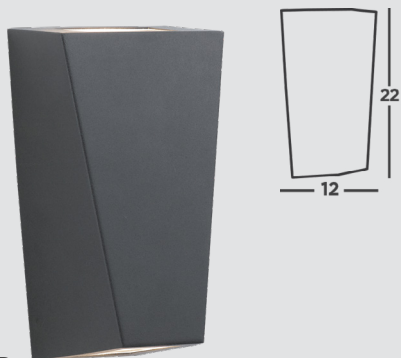

## Sheffield

Cast aluminium, dark grey, silk black, polycarbonate lens

**1002-2BK-LED**

**1002-2GY-LED**

**2002-2BK-LED**

**2002-2GY-LED**

## Troy

Stainless steel, silk black, glass lens

**5600-2BK-LED**

**2041-1BK**