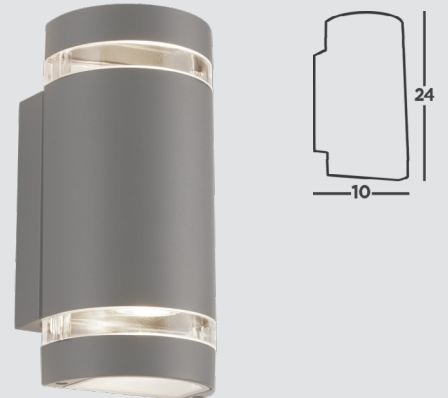

## Sheffield

Cast aluminium, dark grey, silk black, polycarbonate lens

**1002-2BK-LED**

**1002-2GY-LED**

**2002-2BK-LED**

**2002-2GY-LED**

## Troy

Stainless steel, silk black, glass lens

**5600-2BK-LED**

**2041-1BK**